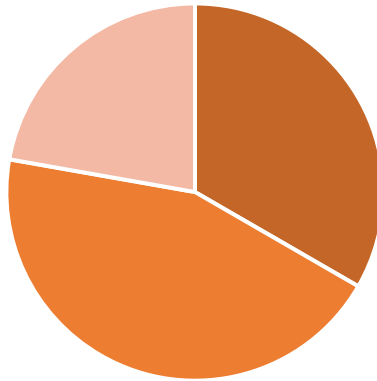

## 180-Day Graduate Status 2020

- Employed in HMS Field
- Transferred to Bachelor Program
- Employed in HMS Field/Transferred to Bachelor Program

Average Hourly Wage Of Employment: \$14.77