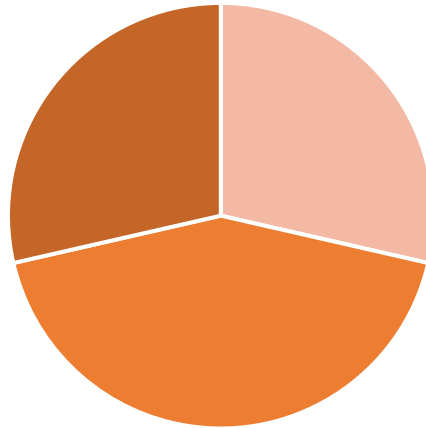

### 180-Day Graduate Status 2021

- Employed in HMS Field
- Transferred to Bachelor Program
- Employed in HMS Field & Transferred to Bachelor Program

Average Hourly Wage of  
Employment: \$17.85