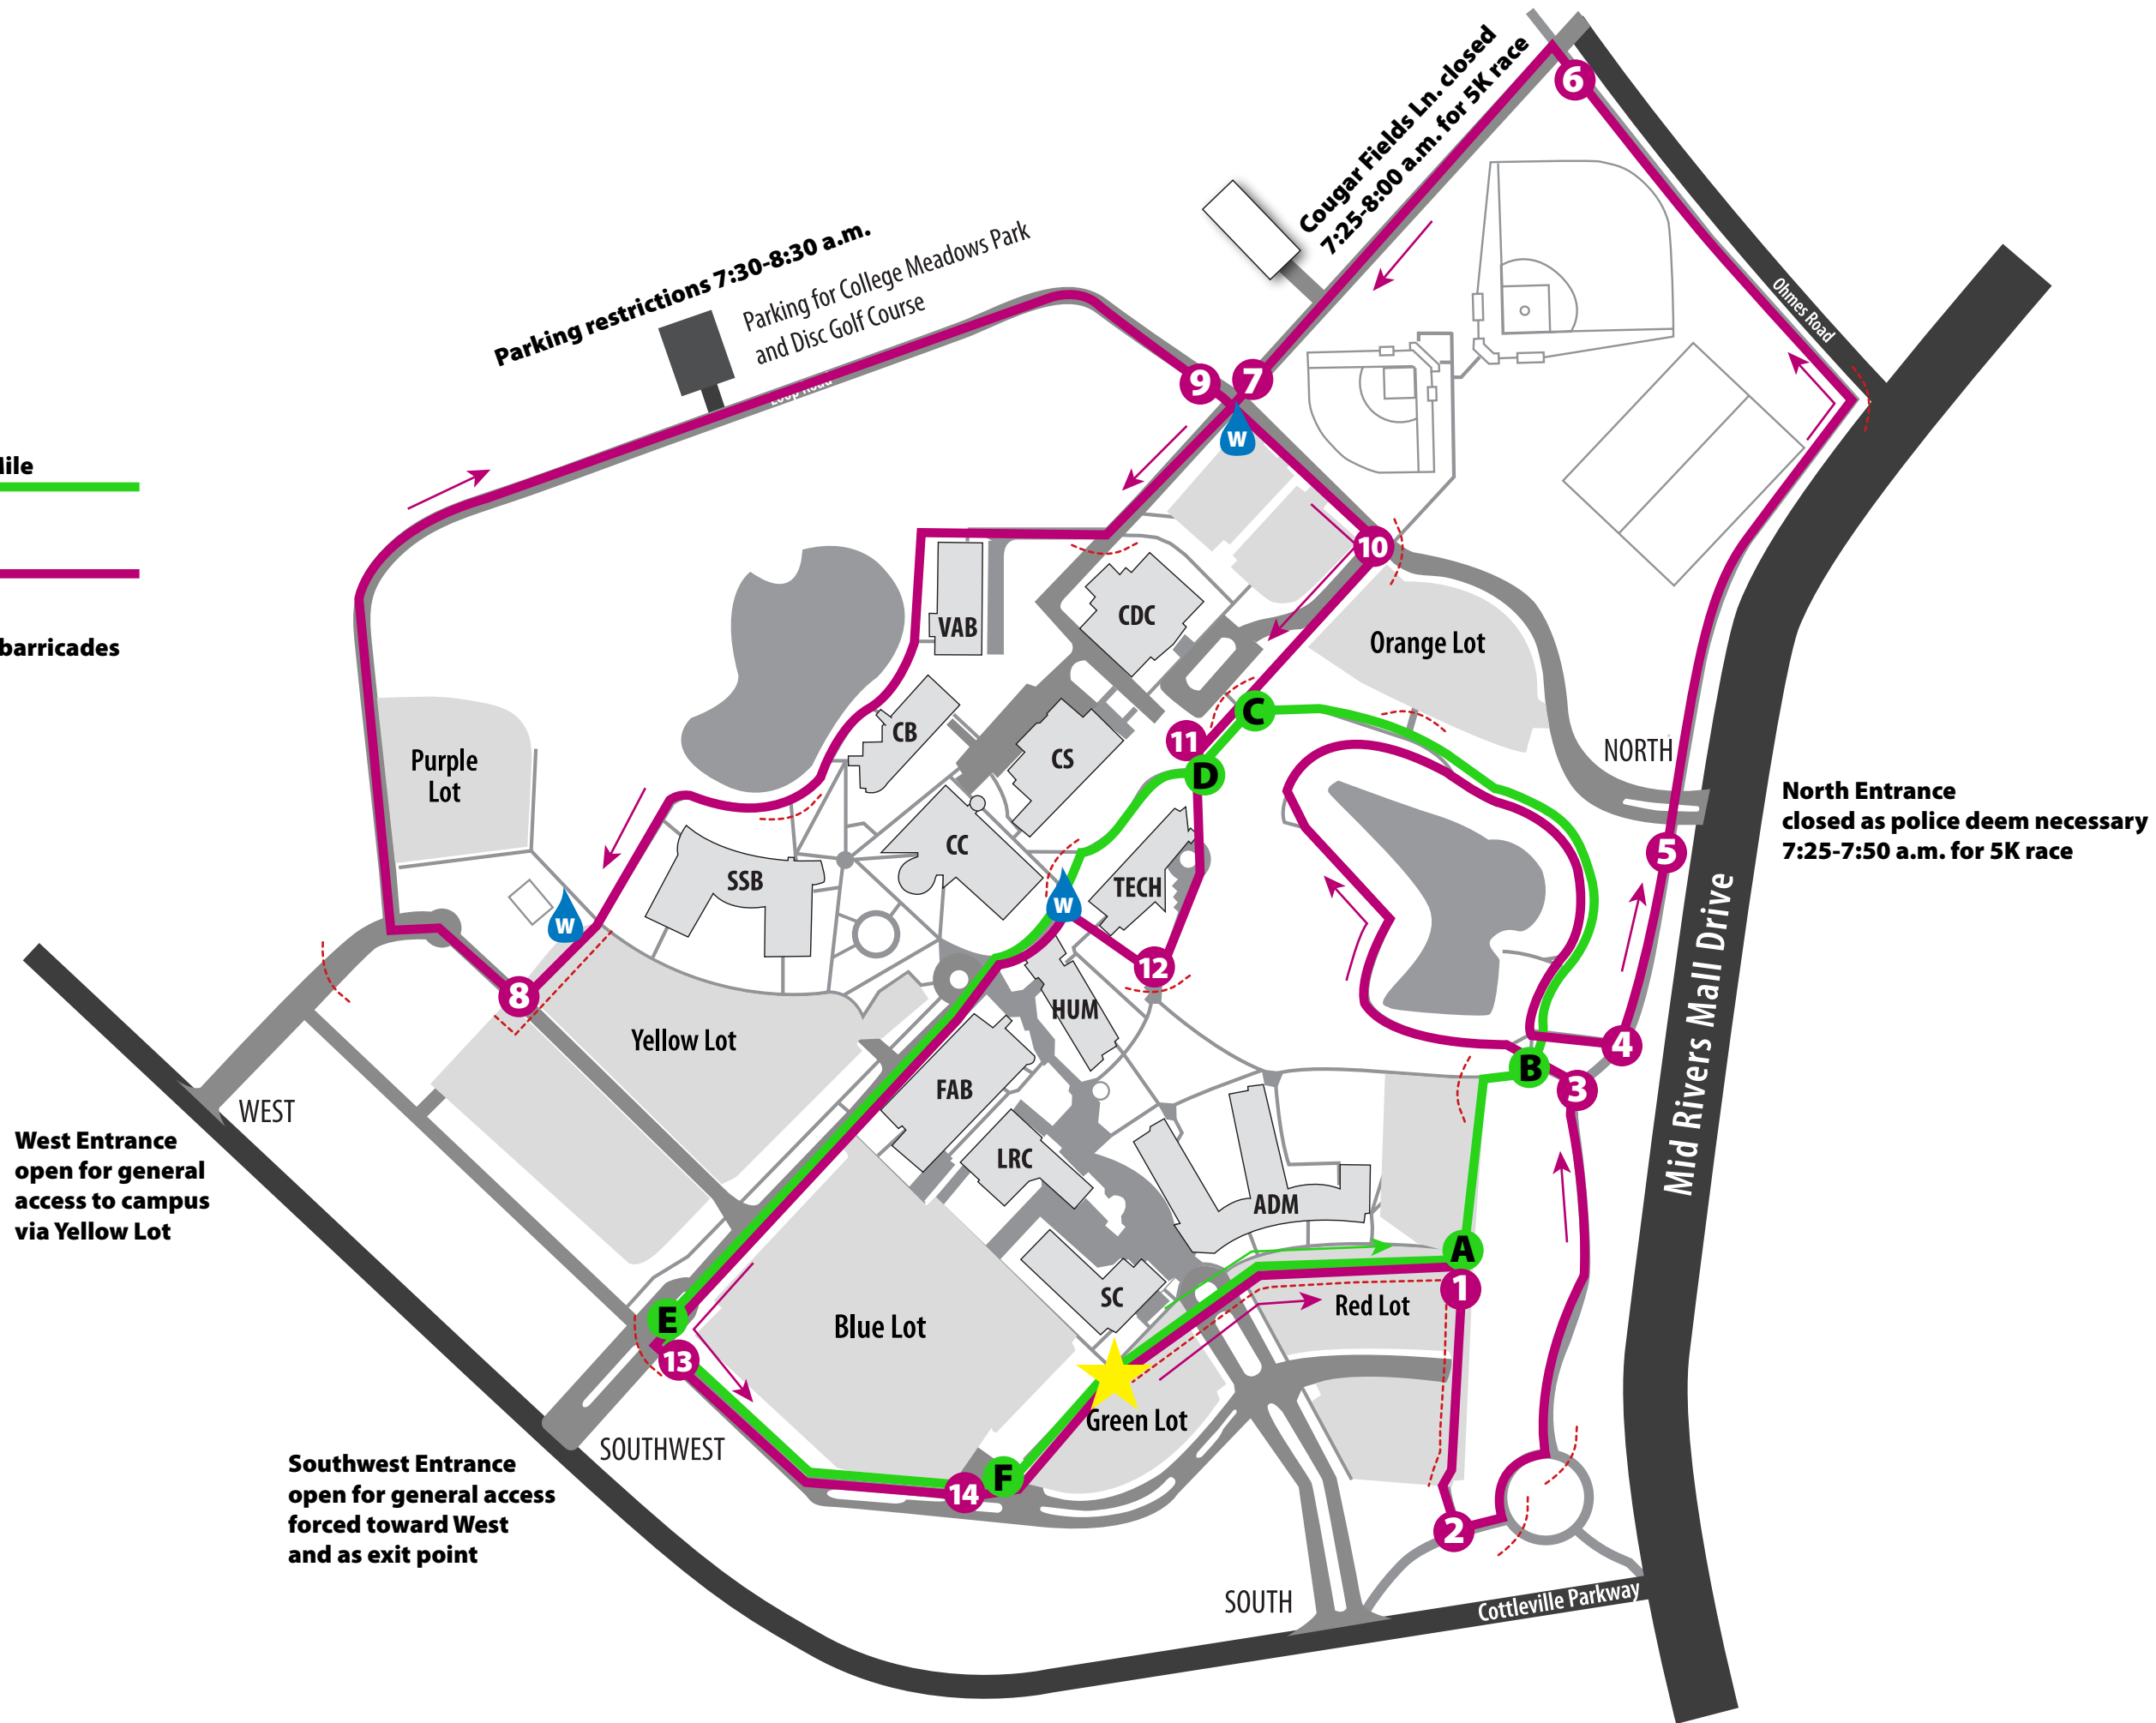

Radical Mile

5K

Cones or barricades

West Entrance open for general access to campus via Yellow Lot

Southwest Entrance open for general access forced toward West and as exit point

North Entrance closed as police deem necessary 7:25-7:50 a.m. for 5K race

Parking restrictions 7:30-8:30 a.m.
Parking for College Meadows Park and Disc Golf Course

Cougar Fields Ln. closed 7:25-8:00 a.m. for 5K race