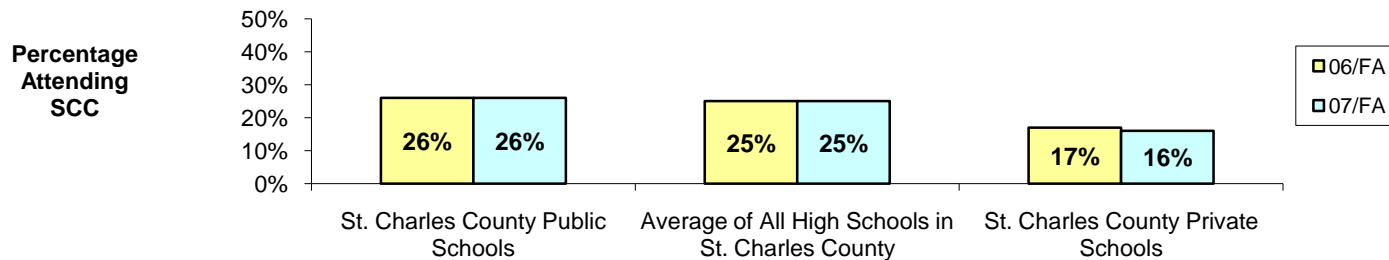

Table 6: St. Charles County High School Graduates Attending SCC In Fall 2006 And Fall 2007

(C40)

School	SCC 06/FA Enrollment	SCC 07/FA Enrollment	May 2006 High School Graduates	May 2007 High School Graduates	FA06 % of Graduates at SCC	FA07 % of Graduates at SCC
Fort Zumwalt North	81	64	268	270	30%	24%
Fort Zumwalt South	149	161	486	483	31%	33%
Fort Zumwalt West	119	151	553	566	22%	27%
Francis Howell	120	124	383	394	31%	31%
Francis Howell Central	121	107	485	468	25%	23%
Francis Howell North	115	126	414	501	28%	25%
Orchard Farm	10	12	91	84	11%	14%
St. Charles High	62	32	208	194	30%	16%
St. Charles West	50	55	212	208	24%	26%
Wentzville Holt	81	70	276	315	29%	22%
Wentzville Timberland	43	77	221	277	19%	28%
Subtotal (Public Schools)	951	979	3,597	3,760	26%	26%
Christian High School	6	7	64	41	9%	17%
Duchesne	30	23	173	176	17%	13%
Lutheran High School	8	9	89	68	9%	13%
St. Dominic	44	35	200	175	22%	20%
Subtotal (Private Schools)	88	74	526	460	17%	16%
All Schools	1,039	1,053	4,123	4,220	25%	25%

St. Charles County Public High School
 St. Charles County Private High School

Source: XSHG, SCC High School Graduation Report, August 2006 and 2007.

Graph 6.1: Percent of Public And Private St. Charles County High School Graduates Attending SCC In 06/FA And 07/FA