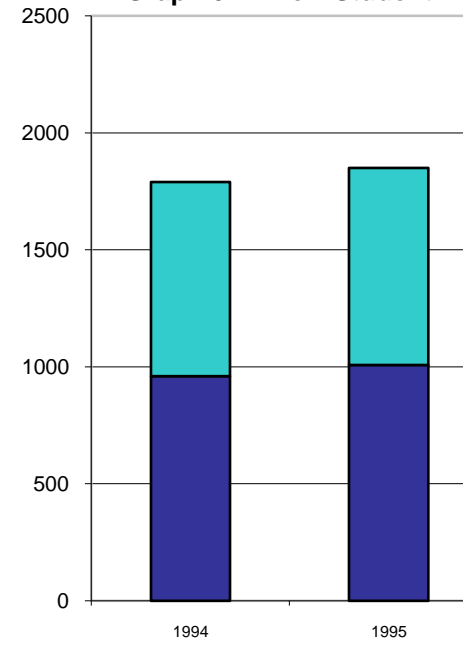

Graph 6.1: New Student E