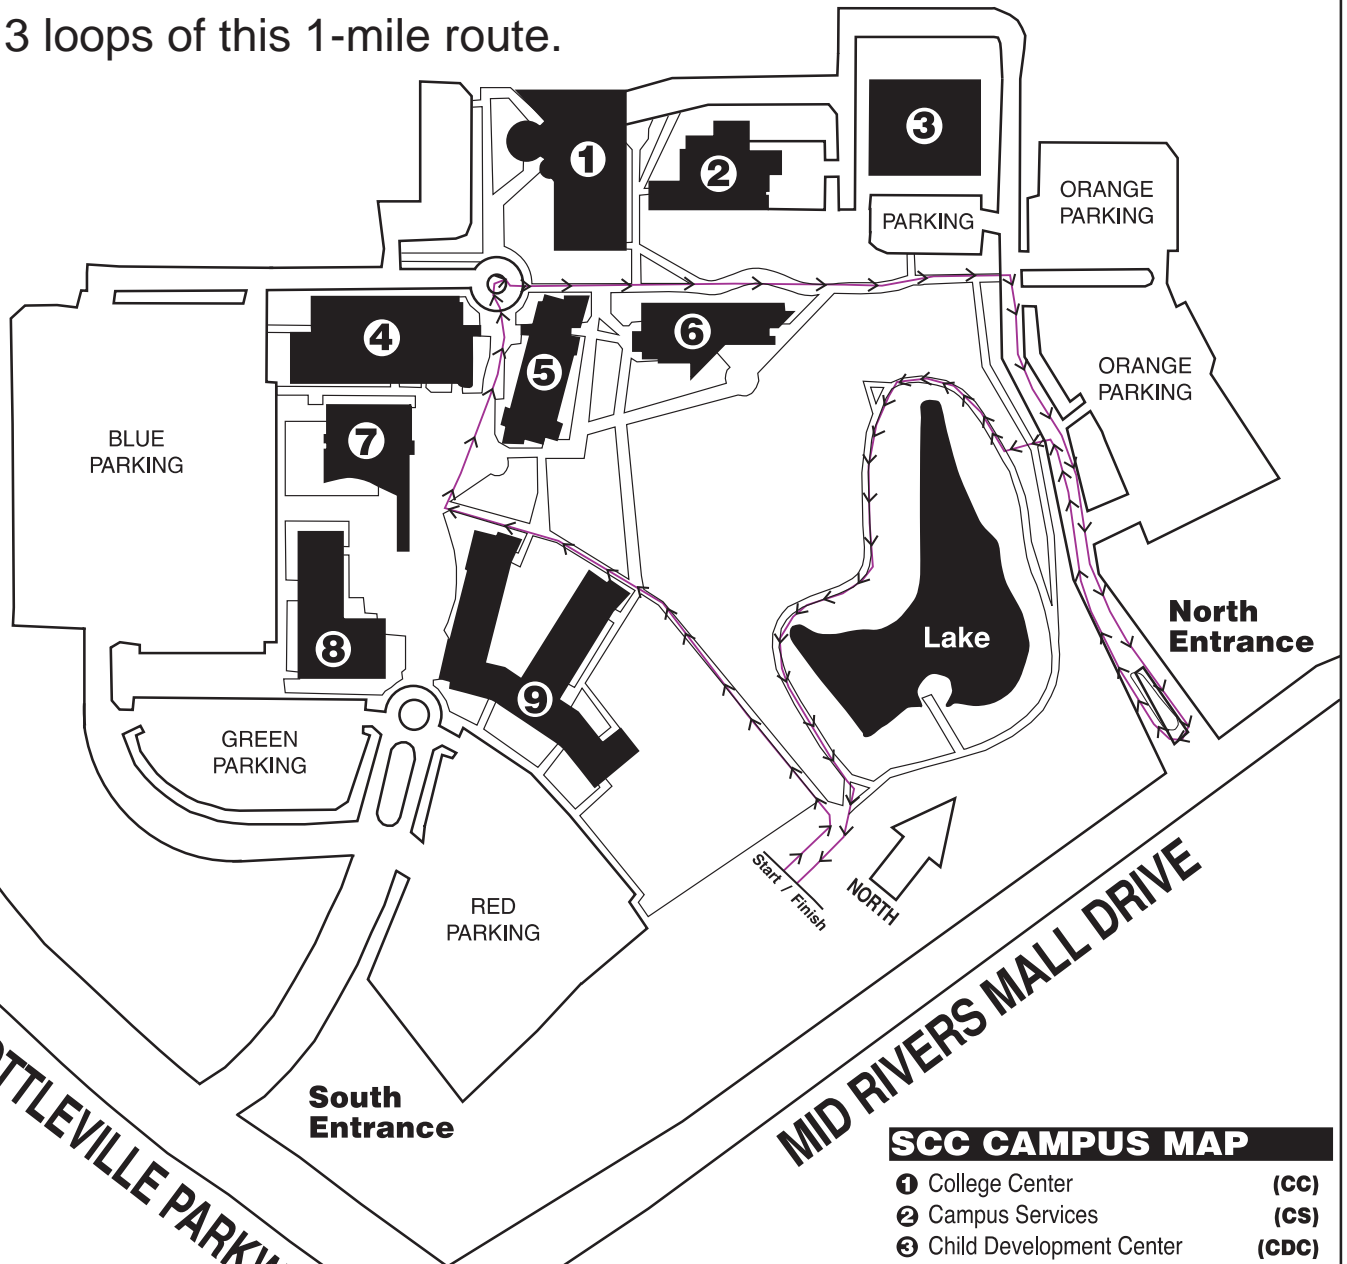

St. Charles

COMMUNITY COLLEGE

3-Mile Walk

The 3-mile walkers will make 3 loops of this 1-mile route.

SCC CAMPUS MAP

- ① College Center (CC)
- ② Campus Services (CS)
- ③ Child Development Center (CDC)
- ④ Fine Arts Building (FAB)
- ⑤ Academic Building (ACA)
- ⑥ Technology Building (TECH)
- ⑦ Learning Resource Center-Library (LRC)
- ⑧ Student Center (SC)
- ⑨ Administration Building (ADM)