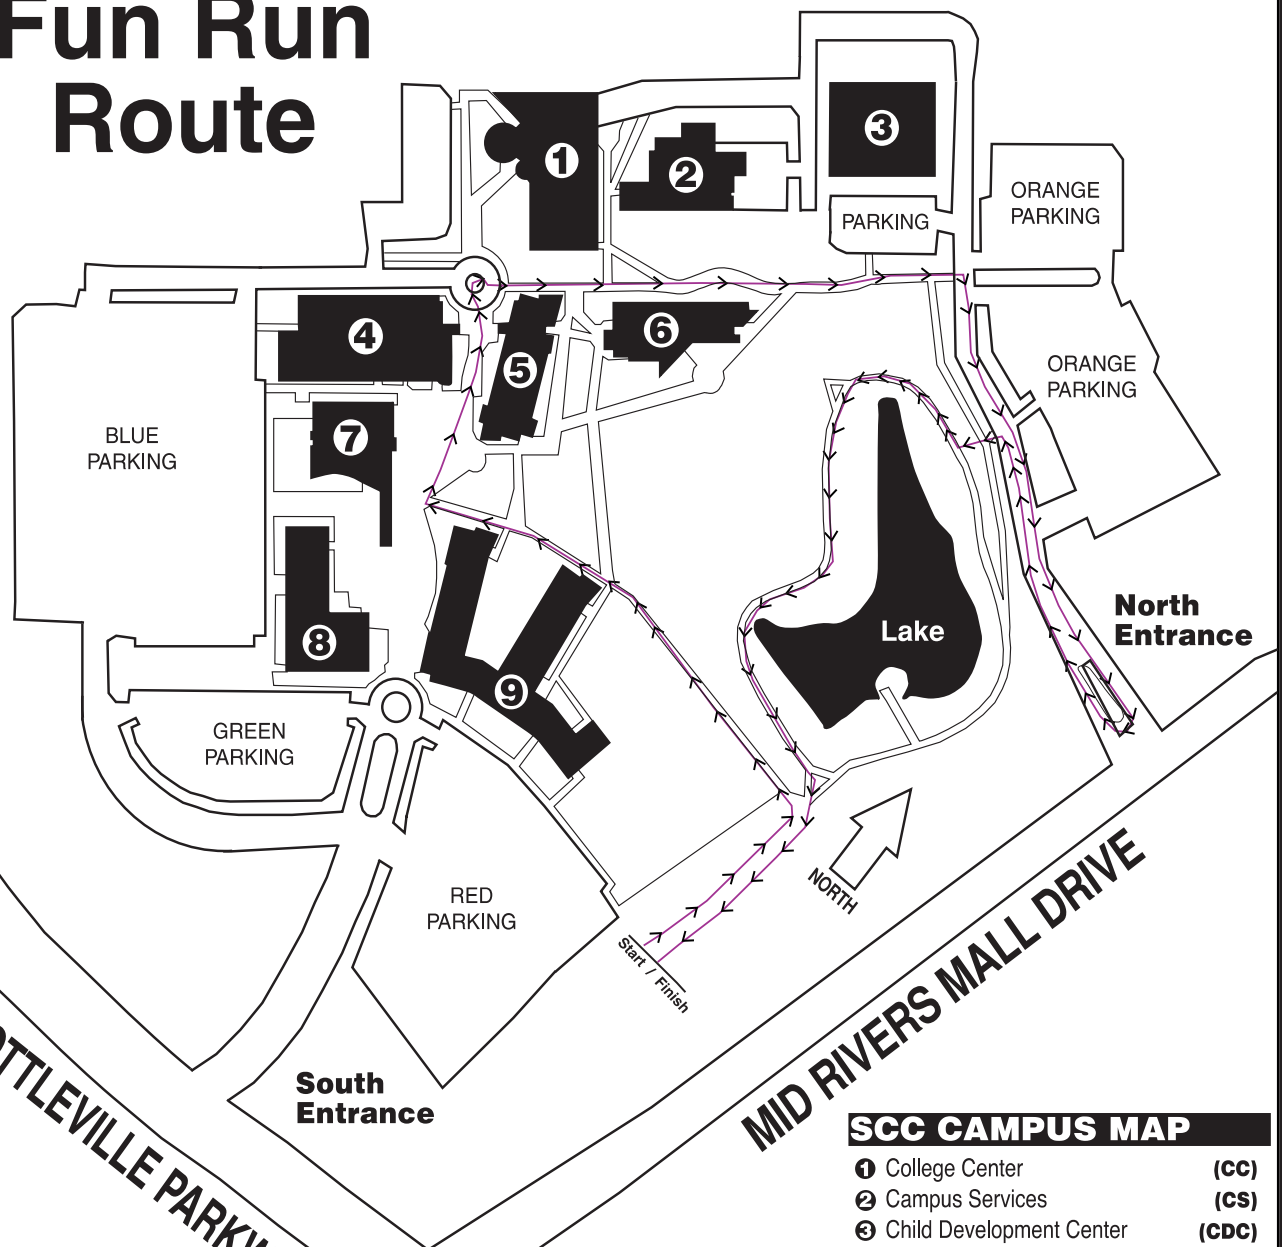

## 1-Mile Fun Run Route

### SCC CAMPUS MAP

- ❶ College Center (CC)
- ❷ Campus Services (CS)
- ❸ Child Development Center (CDC)
- ❹ Fine Arts Building (FAB)
- ❺ Academic Building (ACA)
- ❻ Technology Building (TECH)
- ❼ Learning Resource Center-Library (LRC)
- ❽ Student Center (SC)
- ❾ Administration Building (ADM)